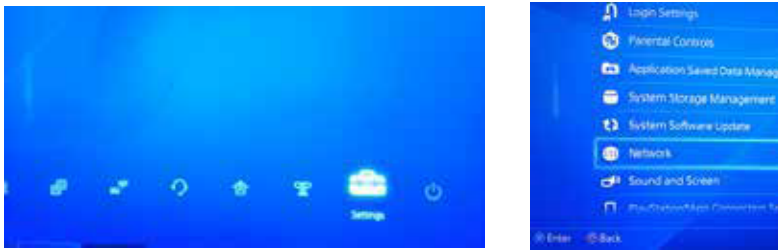

QUICK TECHNOLOGY GUIDE

HOW TO FIND THE MAC ADDRESS PLAYSTATION

1. On the XMB, arrow up to the very top until you see the **XMB Menus**.

2. Scroll over to the right to **Settings**, go down to **Network**.