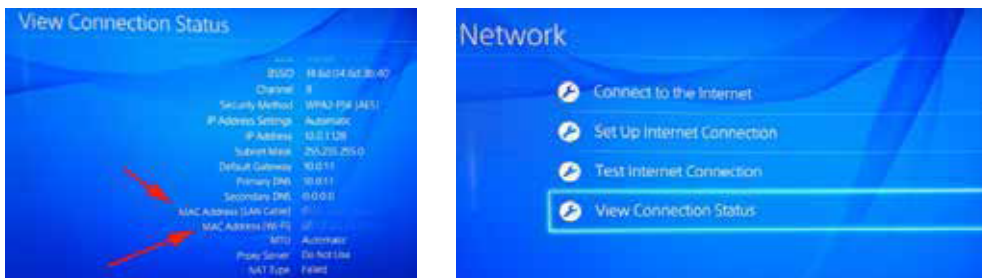

QUICK TECHNOLOGY GUIDE

HOW TO FIND THE MAC ADDRESS PLAYSTATION

1. On the XMB, arrow up to the very top until you see the **XMB Menus**.

2. Scroll over to the right to **Settings**, go down to **Network**.

3. Locate **View Connection Status**.

4. Locate **Wi-Fi** and **Ethernet MAC Address**.

For all other technical challenges please visit fau.edu/student/technology

wi-fi

gaming console

smart tv

other devices